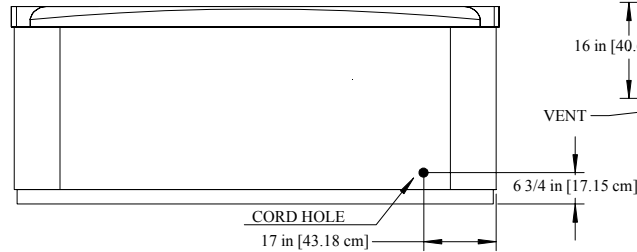

2019 CELEBRITY (US, CA, INT) VEGAS

LEFT VIEW