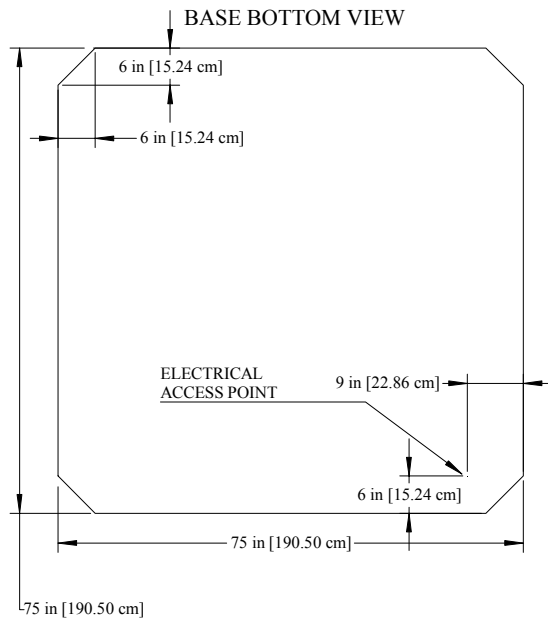

Date of PDF Export: 11/19/2018

Summary of Changes

Spa Model

Description

Date

2019 CELEBRITY (US, CA, INT) BROADWAY

ALL DEPTHS
MEASURED FROM
TOP OF SPA
+/- 1/4 in

REV:0

2019 CELEBRITY (US, CA, INT) HOLLYWOOD

LEFT VIEW

FRONT VIEW

RIGHT VIEW

BASE BOTTOM VIEW

TOP VIEW

ALL DEPTHS
MEASURED FROM
TOP OF SPA
+/- 1/4in

REV:0