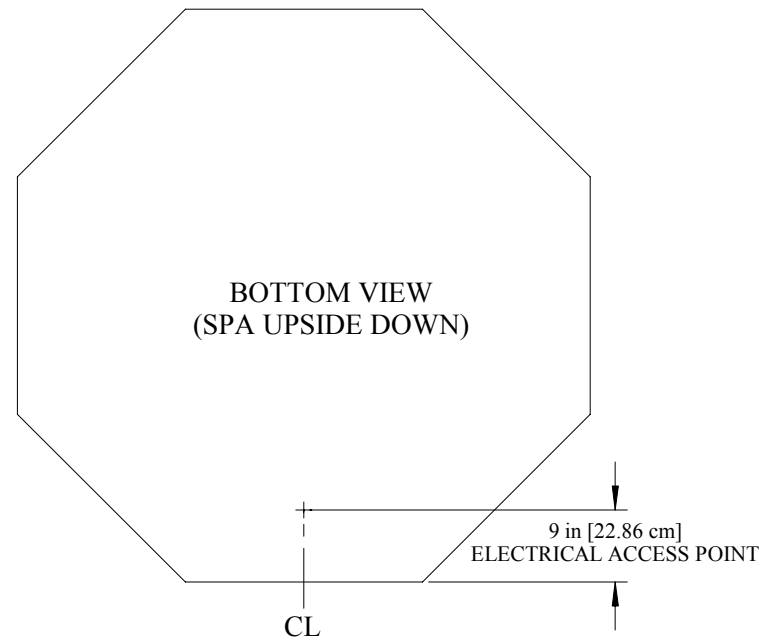

BOTTOM VIEW
(SPA UPSIDE DOWN)