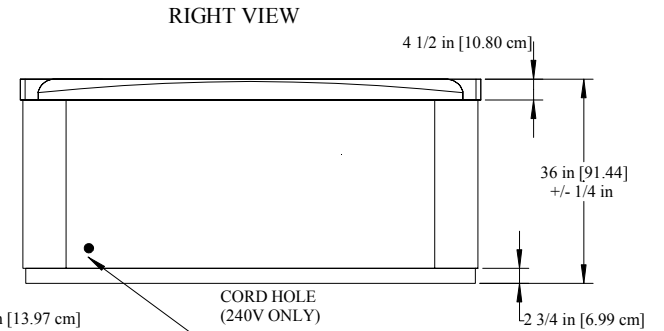

Date of PDF Export: 11/19/2018

Summary of Changes

Spa Model

Description

Date

2019 CELEBRITY (US, CA, INT) BROADWAY

ALL DEPTHS
MEASURED FROM
TOP OF SPA
+/- 1/4 in

REV:0

2019 CELEBRITY (US, CA, INT) HOLLYWOOD

LEFT VIEW

FRONT VIEW

RIGHT VIEW

BASE BOTTOM VIEW

TOP VIEW

ALL DEPTHS
MEASURED FROM
TOP OF SPA
+/- 1/4in

REV:0

TITLE: 2019 MONACO DIMENSIONS

SCALE: 1:24 | DATE: 11/13/18

REV:0

2019 CELEBRITY (US, CA, INT) NASHVILLE

ALL DEPTHS
MEASURED FROM
TOP OF SPA
+/- 1/4 in

REV:0

PROPRIETARY AND CONFIDENTIAL
THIS DOCUMENT CONTAINS CONFIDENTIAL
AND PROPRIETARY INFORMATION THAT
CANNOT BE REPRODUCED OR DIVULGED, IN
WHOLE OR IN PART, WITHOUT THE WRITTEN
AUTHORIZATION FROM MARQUIS CORP.