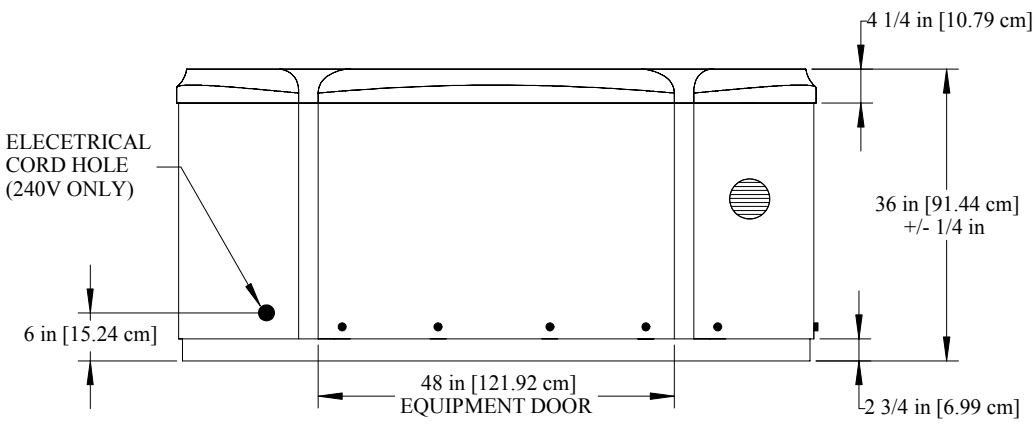

FRONT VIEW

2019 MONACO (US, CA, INT)

PROPRIETARY AND CONFIDENTIAL
THIS DOCUMENT CONTAINS CONFIDENTIAL AND PROPRIETARY INFORMATION THAT CANNOT BE REPRODUCED OR DIVULGED, IN WHOLE OR IN PART, WITHOUT THE WRITTEN AUTHORIZATION FROM MARQUIS CORP.

TITLE: 2019 MONACO DIMENSIONS

SCALE: 1:24 | DATE: 11/13/18

REV:0