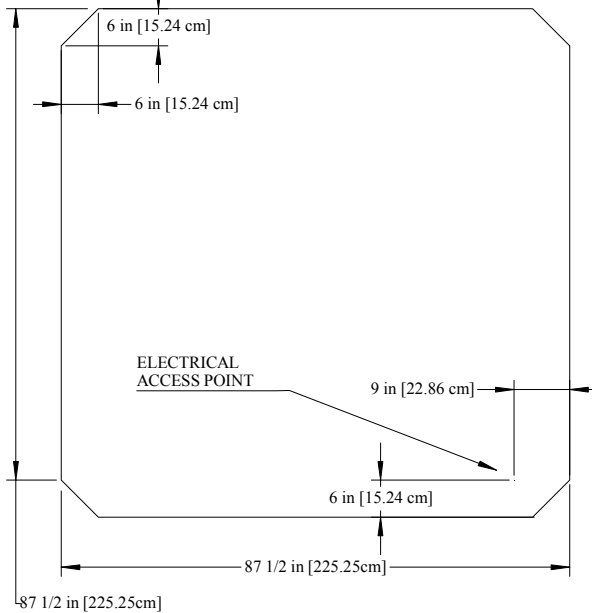

2019 CELEBRITY (US, CA, INT) WOODSTOCK

LEFT VIEW

FRONT VIEW

RIGHT VIEW

BASE BOTTOM VIEW

TOP VIEW

ALL DEPTHS
MEASURED FROM
TOP OF SPA
+/- 1/4in

REV:0