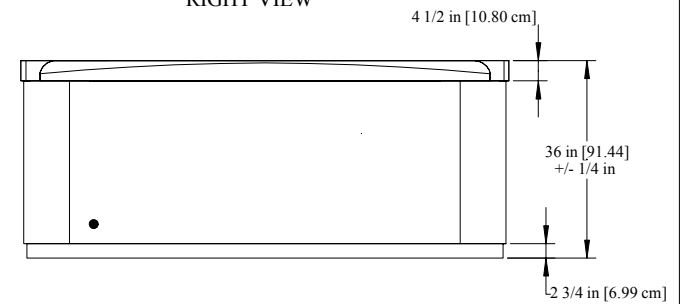

2019 CELEBRITY (US, CA, INT) VEGAS

RIGHT VIEW

ALL DEPTHS
MEASURED FROM
TOP OF SPA
+/- 1/4in

REV:0

TITLE: 2019 VEGAS

SCALE: NTS   DATE: 09/10/18

PROPRIETARY AND CONFIDENTIAL
THIS DOCUMENT CONTAINS CONFIDENTIAL
AND PROPRIETARY INFORMATION THAT
CANNOT BE REPRODUCED OR DIVULGED, IN
WHOLE OR IN PART, WITHOUT THE WRITTEN
AUTHORIZATION FROM MARQUIS CORP.