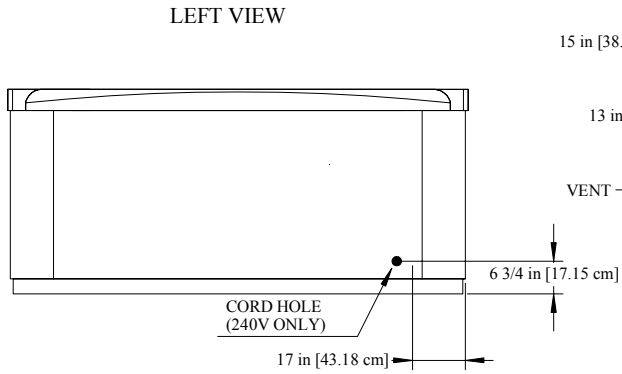

Date of PDF Export: 11/19/2018

Summary of Changes

Spa Model

Description

Date

2019 CELEBRITY (US, CA, INT) BROADWAY

ALL DEPTHS
MEASURED FROM
TOP OF SPA
+/- 1/4 in

REV:0

2019 CELEBRITY (US, CA, INT) HOLLYWOOD

LEFT VIEW

FRONT VIEW

RIGHT VIEW

BASE BOTTOM VIEW

TOP VIEW

ALL DEPTHS
MEASURED FROM
TOP OF SPA
+/- 1/4in

REV:0

TITLE: 2019 MONACO DIMENSIONS

SCALE: 1:24 | DATE: 11/13/18

REV:0

2019 CELEBRITY (US, CA, INT) NASHVILLE

ALL DEPTHS
MEASURED FROM
TOP OF SPA
+/- 1/4 in

REV:0

PROPRIETARY AND CONFIDENTIAL
THIS DOCUMENT CONTAINS CONFIDENTIAL
AND PROPRIETARY INFORMATION THAT
CANNOT BE REPRODUCED OR DIVULGED, IN
WHOLE OR IN PART, WITHOUT THE WRITTEN
AUTHORIZATION FROM MARQUIS CORP.