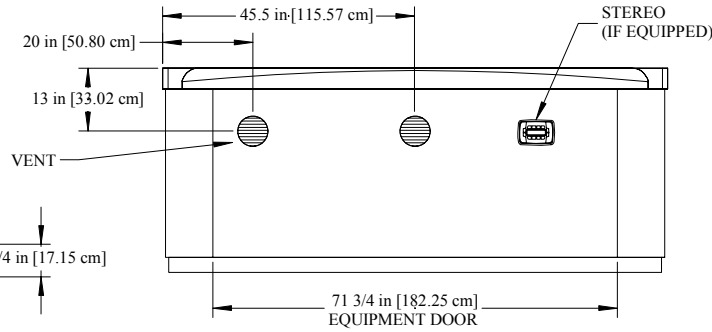

ALL DEPTHS
MEASURED FROM
TOP OF SPA
+/- 1/4in

REV:0

TITLE: 2019 VEGAS

SCALE: NTS DATE: 09/10/18

PROPRIETARY AND CONFIDENTIAL
THIS DOCUMENT CONTAINS CONFIDENTIAL
AND PROPRIETARY INFORMATION THAT
CANNOT BE REPRODUCED OR DIVULGED, IN
WHOLE OR IN PART, WITHOUT THE WRITTEN
AUTHORIZATION FROM MARQUIS CORP.

2019 CELEBRITY (US, CA, INT) WOODSTOCK

LEFT VIEW

FRONT VIEW

RIGHT VIEW

BASE BOTTOM VIEW

TOP VIEW

ALL DEPTHS
MEASURED FROM
TOP OF SPA
+/- 1/4in

REV:0