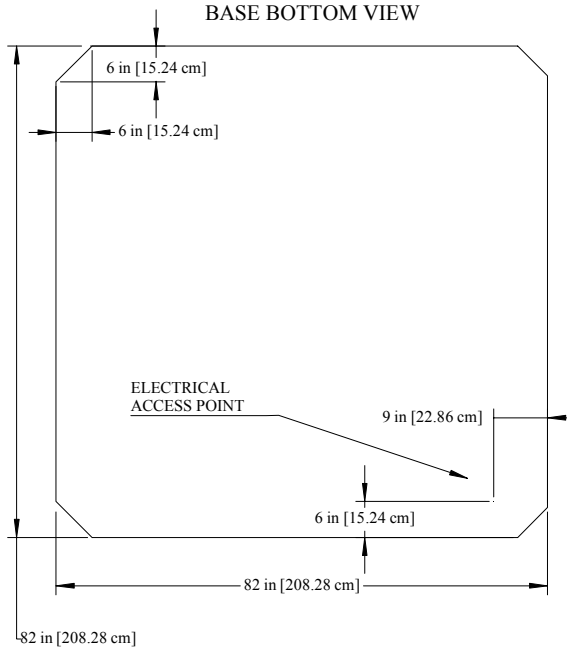

ALL DEPTHS
MEASURED FROM
TOP OF SPA
+/- 1/4in

REV:0

TITLE: 2019 VEGAS

SCALE: NTS DATE: 09/10/18

PROPRIETARY AND CONFIDENTIAL
THIS DOCUMENT CONTAINS CONFIDENTIAL
AND PROPRIETARY INFORMATION THAT
CANNOT BE REPRODUCED OR DIVULGED, IN
WHOLE OR IN PART, WITHOUT THE WRITTEN
AUTHORIZATION FROM MARQUIS CORP.