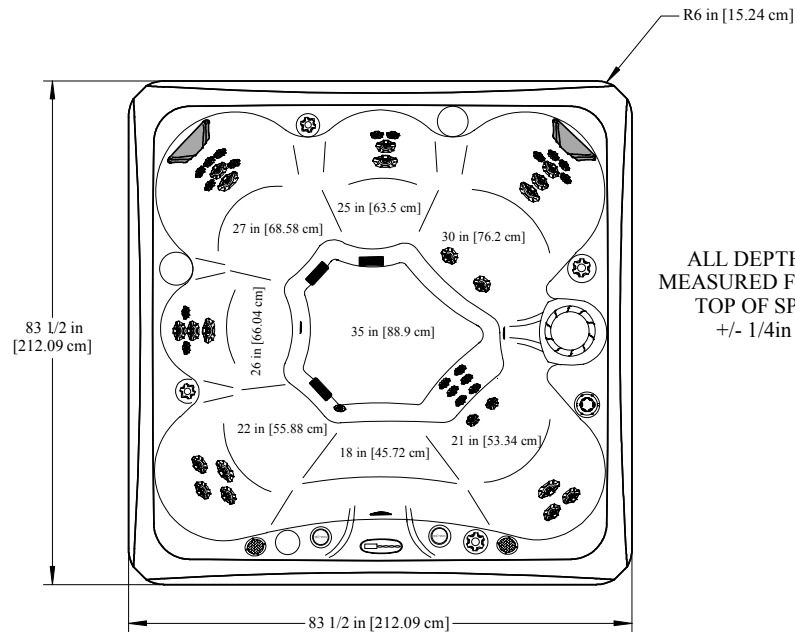

TITLE: 2019 MONACO DIMENSIONS

SCALE: 1:24 | DATE: 11/13/18

REV:0

2019 CELEBRITY (US, CA, INT) NASHVILLE

ALL DEPTHS
MEASURED FROM
TOP OF SPA
+/- 1/4 in

REV:0

PROPRIETARY AND CONFIDENTIAL
THIS DOCUMENT CONTAINS CONFIDENTIAL
AND PROPRIETARY INFORMATION THAT
CANNOT BE REPRODUCED OR DIVULGED, IN
WHOLE OR IN PART, WITHOUT THE WRITTEN
AUTHORIZATION FROM MARQUIS CORP.

TITLE: '19 NASHVILLE

SCALE: 1:24

DATE: 07/13/18

2019 CELEBRITY (US, CA, INT) VEGAS

LEFT VIEW

FRONT VIEW

RIGHT VIEW

BASE BOTTOM VIEW

ALL DEPTHS
MEASURED FROM
TOP OF SPA
+/- 1/4in

REV:0

TITLE: 2019 VEGAS

SCALE: NTS DATE: 09/10/18

PROPRIETARY AND CONFIDENTIAL
THIS DOCUMENT CONTAINS CONFIDENTIAL
AND PROPRIETARY INFORMATION THAT
CANNOT BE REPRODUCED OR DIVULGED, IN
WHOLE OR IN PART, WITHOUT THE WRITTEN
AUTHORIZATION FROM MARQUIS CORP.

2019 CELEBRITY (US, CA, INT) WOODSTOCK

LEFT VIEW

FRONT VIEW

RIGHT VIEW

BASE BOTTOM VIEW

TOP VIEW

ALL DEPTHS
MEASURED FROM
TOP OF SPA
+/- 1/4in

REV:0