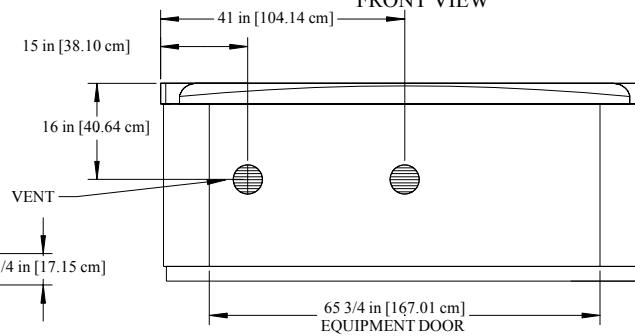

2019 CELEBRITY (US, CA, INT) VEGAS

FRONT VIEW

ALL DEPTHS
MEASURED FROM
TOP OF SPA
+/- 1/4in

REV:0

TITLE: 2019 VEGAS

SCALE: NTS   DATE: 09/10/18

PROPRIETARY AND CONFIDENTIAL
THIS DOCUMENT CONTAINS CONFIDENTIAL
AND PROPRIETARY INFORMATION THAT
CANNOT BE REPRODUCED OR DIVULGED, IN
WHOLE OR IN PART, WITHOUT THE WRITTEN
AUTHORIZATION FROM MARQUIS CORP.