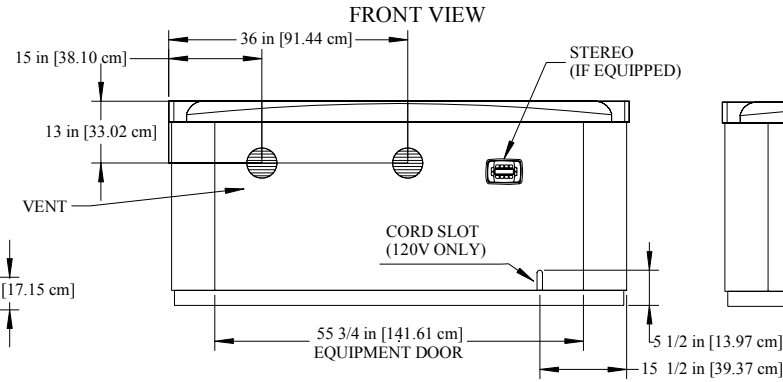

Date of PDF Export: 11/19/2018

Summary of Changes

Spa Model

Description

Date

2019 CELEBRITY (US, CA, INT) BROADWAY

ALL DEPTHS
MEASURED FROM
TOP OF SPA
+/- 1/4 in

REV:0