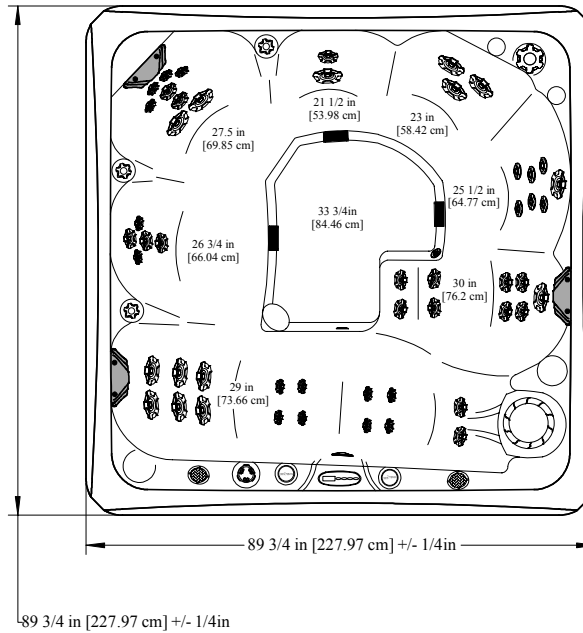

TITLE: 2019 MONACO DIMENSIONS

SCALE: 1:24 | DATE: 11/13/18

REV:0

2019 CELEBRITY (US, CA, INT) NASHVILLE

ALL DEPTHS
MEASURED FROM
TOP OF SPA
+/- 1/4 in

REV:0

PROPRIETARY AND CONFIDENTIAL
THIS DOCUMENT CONTAINS CONFIDENTIAL
AND PROPRIETARY INFORMATION THAT
CANNOT BE REPRODUCED OR DIVULGED, IN
WHOLE OR IN PART, WITHOUT THE WRITTEN
AUTHORIZATION FROM MARQUIS CORP.

ALL DEPTHS
MEASURED FROM
TOP OF SPA
+/- 1/4in

REV:0

TITLE: 2019 VEGAS

SCALE: NTS DATE: 09/10/18

PROPRIETARY AND CONFIDENTIAL
THIS DOCUMENT CONTAINS CONFIDENTIAL
AND PROPRIETARY INFORMATION THAT
CANNOT BE REPRODUCED OR DIVULGED, IN
WHOLE OR IN PART, WITHOUT THE WRITTEN
AUTHORIZATION FROM MARQUIS CORP.

2019 CELEBRITY (US, CA, INT) WOODSTOCK

LEFT VIEW

FRONT VIEW

RIGHT VIEW

BASE BOTTOM VIEW

TOP VIEW

ALL DEPTHS
MEASURED FROM
TOP OF SPA
+/- 1/4in

REV:0