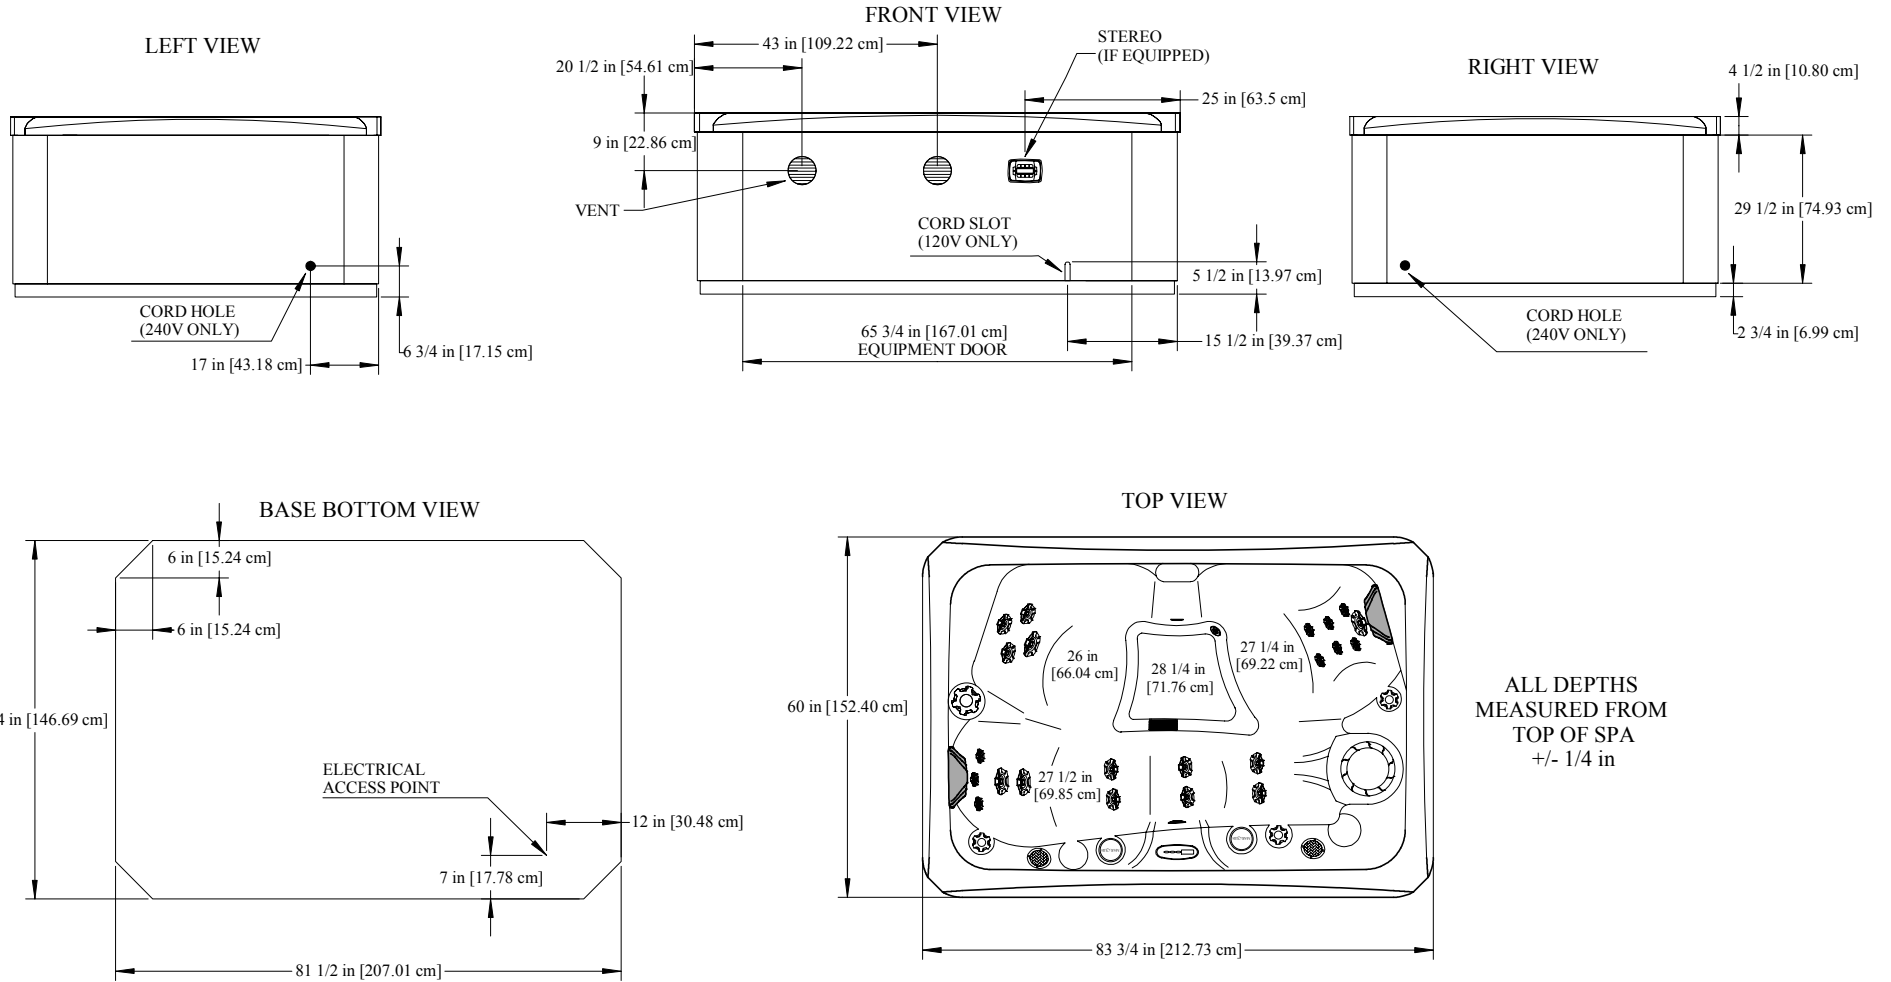

TITLE: 2019 MONACO DIMENSIONS

SCALE: 1:24 | DATE: 11/13/18

REV:0

2019 CELEBRITY (US, CA, INT) NASHVILLE

ALL DEPTHS
MEASURED FROM
TOP OF SPA
+/- 1/4 in

REV:0

PROPRIETARY AND CONFIDENTIAL
THIS DOCUMENT CONTAINS CONFIDENTIAL
AND PROPRIETARY INFORMATION THAT
CANNOT BE REPRODUCED OR DIVULGED, IN
WHOLE OR IN PART, WITHOUT THE WRITTEN
AUTHORIZATION FROM MARQUIS CORP.