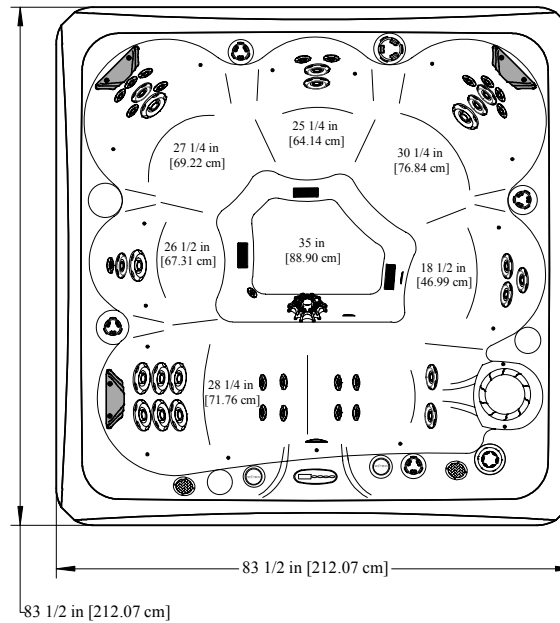

2019 CELEBRITY (US, CA, INT) HOLLYWOOD

LEFT VIEW

FRONT VIEW

RIGHT VIEW

BASE BOTTOM VIEW

TOP VIEW

ALL DEPTHS
MEASURED FROM
TOP OF SPA
+/- 1/4in

REV:0

TITLE: '19 HOLLYWOOD

SCALE: 1:24

DATE: 03/27/18

TOP VIEW

BOTTOM VIEW
(SPA UPSIDE DOWN)

FRONT VIEW

RIGHT SIDE VIEW

2019 MONACO (US, CA, INT)

TITLE: 2019 MONACO DIMENSIONS

SCALE: 1:24 | DATE: 11/13/18

REV:0

2019 CELEBRITY (US, CA, INT) NASHVILLE

ALL DEPTHS
MEASURED FROM
TOP OF SPA
+/- 1/4 in

REV:0

PROPRIETARY AND CONFIDENTIAL
THIS DOCUMENT CONTAINS CONFIDENTIAL
AND PROPRIETARY INFORMATION THAT
CANNOT BE REPRODUCED OR DIVULGED, IN
WHOLE OR IN PART, WITHOUT THE WRITTEN
AUTHORIZATION FROM MARQUIS CORP.

TITLE: '19 NASHVILLE

SCALE: 1:24

DATE: 07/13/18

2019 CELEBRITY (US, CA, INT) VEGAS

LEFT VIEW

FRONT VIEW

RIGHT VIEW

BASE BOTTOM VIEW