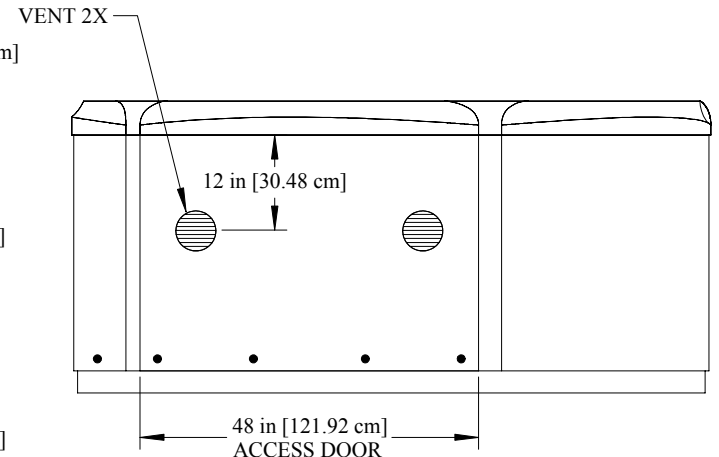

TITLE: '19 HOLLYWOOD

SCALE: 1:24

DATE: 03/27/18

TOP VIEW

BOTTOM VIEW
(SPA UPSIDE DOWN)

FRONT VIEW

RIGHT SIDE VIEW

2019 MONACO (US, CA, INT)

TITLE: 2019 MONACO DIMENSIONS

SCALE: 1:24 | DATE: 11/13/18

REV:0

2019 CELEBRITY (US, CA, INT) NASHVILLE

ALL DEPTHS
MEASURED FROM
TOP OF SPA
+/- 1/4 in

REV:0

PROPRIETARY AND CONFIDENTIAL
THIS DOCUMENT CONTAINS CONFIDENTIAL
AND PROPRIETARY INFORMATION THAT
CANNOT BE REPRODUCED OR DIVULGED, IN
WHOLE OR IN PART, WITHOUT THE WRITTEN
AUTHORIZATION FROM MARQUIS CORP.