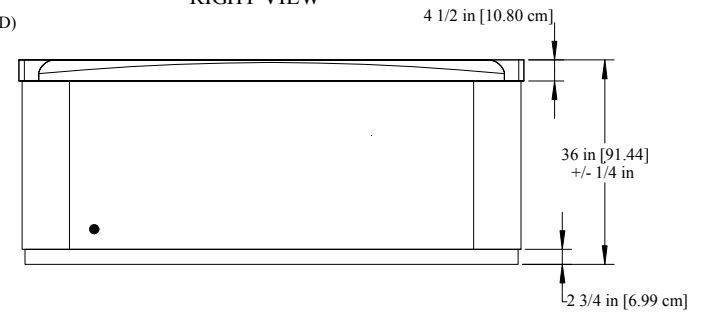

2019 CELEBRITY (US, CA, INT) WOODSTOCK

LEFT VIEW

FRONT VIEW

RIGHT VIEW

BASE BOTTOM VIEW

TOP VIEW

ALL DEPTHS
MEASURED FROM
TOP OF SPA
+/- 1/4in

REV:0