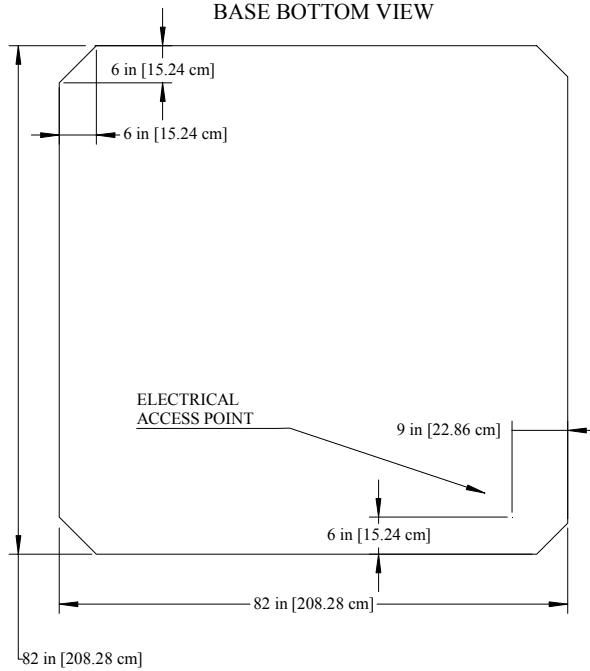

2019 CELEBRITY (US, CA, INT) HOLLYWOOD

LEFT VIEW

FRONT VIEW

RIGHT VIEW

BASE BOTTOM VIEW

TOP VIEW

ALL DEPTHS
MEASURED FROM
TOP OF SPA
+/- 1/4in

REV:0