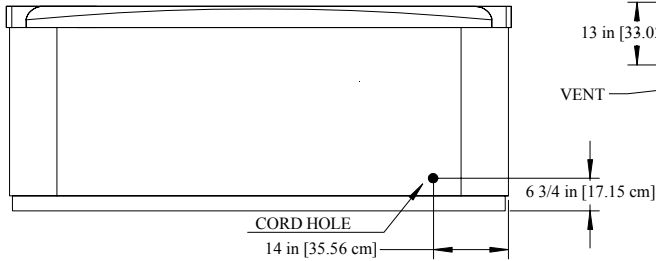

ALL DEPTHS
MEASURED FROM
TOP OF SPA
+/- 1/4in

REV:0

TITLE: 2019 VEGAS

SCALE: NTS DATE: 09/10/18

PROPRIETARY AND CONFIDENTIAL
THIS DOCUMENT CONTAINS CONFIDENTIAL
AND PROPRIETARY INFORMATION THAT
CANNOT BE REPRODUCED OR DIVULGED, IN
WHOLE OR IN PART, WITHOUT THE WRITTEN
AUTHORIZATION FROM MARQUIS CORP.

2019 CELEBRITY (US, CA, INT) WOODSTOCK

LEFT VIEW

FRONT VIEW

RIGHT VIEW

BASE BOTTOM VIEW

TOP VIEW

ALL DEPTHS
MEASURED FROM
TOP OF SPA
+/- 1/4in

REV:0