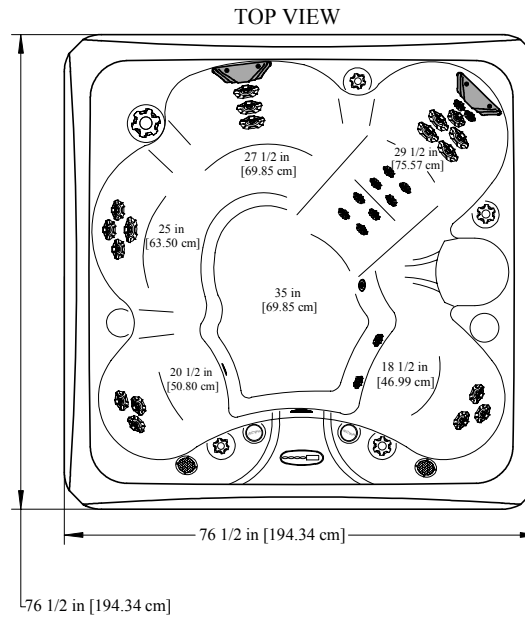

Date of PDF Export: 11/19/2018

Summary of Changes

Spa Model

Description

Date

2019 CELEBRITY (US, CA, INT) BROADWAY

ALL DEPTHS
MEASURED FROM
TOP OF SPA
+/- 1/4 in

REV:0

2019 CELEBRITY (US, CA, INT) HOLLYWOOD

LEFT VIEW

FRONT VIEW

RIGHT VIEW

BASE BOTTOM VIEW

TOP VIEW

ALL DEPTHS
MEASURED FROM
TOP OF SPA
+/- 1/4in

REV:0

TITLE: 2019 MONACO DIMENSIONS

SCALE: 1:24 | DATE: 11/13/18

REV:0

2019 CELEBRITY (US, CA, INT) NASHVILLE

ALL DEPTHS
MEASURED FROM
TOP OF SPA
+/- 1/4 in

REV:0

PROPRIETARY AND CONFIDENTIAL
THIS DOCUMENT CONTAINS CONFIDENTIAL
AND PROPRIETARY INFORMATION THAT
CANNOT BE REPRODUCED OR DIVULGED, IN
WHOLE OR IN PART, WITHOUT THE WRITTEN
AUTHORIZATION FROM MARQUIS CORP.

TITLE: '19 NASHVILLE

SCALE: 1:24

DATE: 07/13/18

2019 CELEBRITY (US, CA, INT) VEGAS

LEFT VIEW

FRONT VIEW

RIGHT VIEW

BASE BOTTOM VIEW