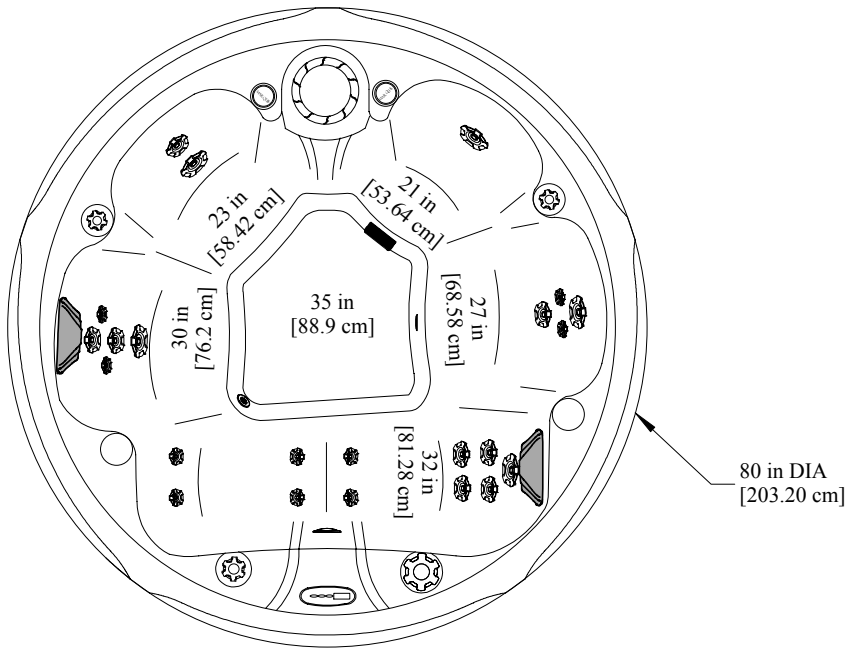

2019 CELEBRITY (US, CA, INT) HOLLYWOOD

LEFT VIEW

FRONT VIEW

RIGHT VIEW

BASE BOTTOM VIEW

TOP VIEW

ALL DEPTHS
MEASURED FROM
TOP OF SPA
+/- 1/4in

REV:0

TITLE: '19 HOLLYWOOD

SCALE: 1:24

DATE: 03/27/18

TOP VIEW

BOTTOM VIEW
(SPA UPSIDE DOWN)

FRONT VIEW

RIGHT SIDE VIEW

2019 MONACO (US, CA, INT)

TITLE: 2019 MONACO DIMENSIONS

SCALE: 1:24 | DATE: 11/13/18

REV:0

2019 CELEBRITY (US, CA, INT) NASHVILLE

ALL DEPTHS
MEASURED FROM
TOP OF SPA
+/- 1/4 in

REV:0

PROPRIETARY AND CONFIDENTIAL
THIS DOCUMENT CONTAINS CONFIDENTIAL
AND PROPRIETARY INFORMATION THAT
CANNOT BE REPRODUCED OR DIVULGED, IN
WHOLE OR IN PART, WITHOUT THE WRITTEN
AUTHORIZATION FROM MARQUIS CORP.

TITLE: '19 NASHVILLE

SCALE: 1:24

DATE: 07/13/18

2019 CELEBRITY (US, CA, INT) VEGAS

LEFT VIEW

FRONT VIEW

RIGHT VIEW

BASE BOTTOM VIEW