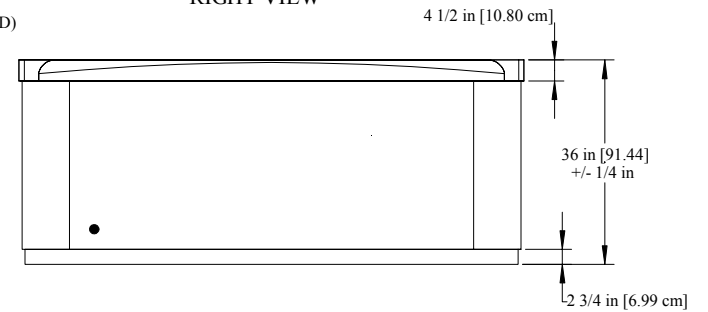

2019 CELEBRITY (US, CA, INT) HOLLYWOOD

LEFT VIEW

FRONT VIEW

RIGHT VIEW

BASE BOTTOM VIEW

TOP VIEW

ALL DEPTHS
MEASURED FROM
TOP OF SPA
+/- 1/4in

REV:0

TITLE: 2019 MONACO DIMENSIONS

SCALE: 1:24 | DATE: 11/13/18

REV:0

2019 CELEBRITY (US, CA, INT) NASHVILLE

ALL DEPTHS
MEASURED FROM
TOP OF SPA
+/- 1/4 in

REV:0

PROPRIETARY AND CONFIDENTIAL
THIS DOCUMENT CONTAINS CONFIDENTIAL
AND PROPRIETARY INFORMATION THAT
CANNOT BE REPRODUCED OR DIVULGED, IN
WHOLE OR IN PART, WITHOUT THE WRITTEN
AUTHORIZATION FROM MARQUIS CORP.