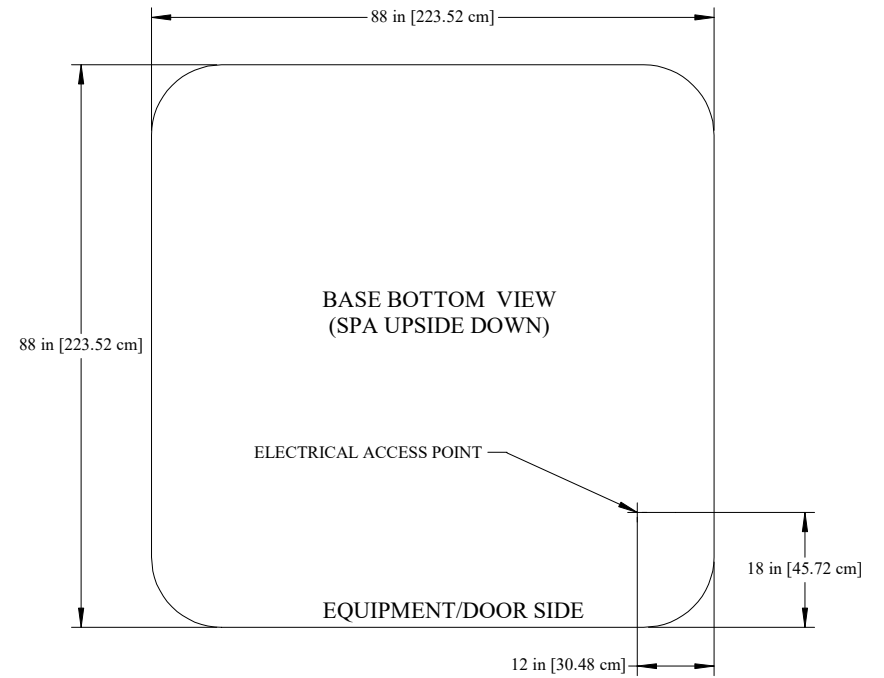

ALL SEAT DEPTHS MEASURED FROM TOP OF SPA LIP

REV:0

**PROPRIETARY AND CONFIDENTIAL**  
 THIS DOCUMENT CONTAINS CONFIDENTIAL AND PROPRIETARY INFORMATION THAT CANNOT BE REPRODUCED OR DIVULGED, IN WHOLE OR IN PART, WITHOUT THE WRITTEN AUTHORIZATION FROM MARQUIS CORP.

TITLE: CROWN EPIC  
 DIMENSIONS

SCALE: 1:30

DATE: 3/15/21