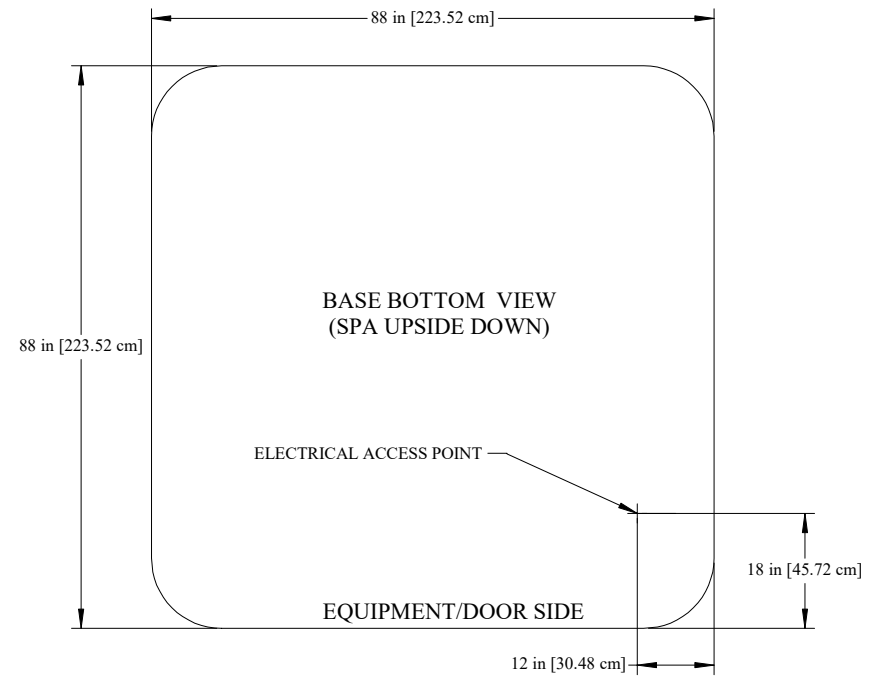

REV:0

PROPRIETARY AND CONFIDENTIAL
THIS DOCUMENT CONTAINS CONFIDENTIAL AND PROPRIETARY INFORMATION THAT CANNOT BE REPRODUCED OR DIVULGED, IN WHOLE OR IN PART, WITHOUT THE WRITTEN AUTHORIZATION FROM MARQUIS CORP.

TITLE: CROWN EUPHORIA DIMENSIONS

SCALE: 1:30

DATE: 3/15/21